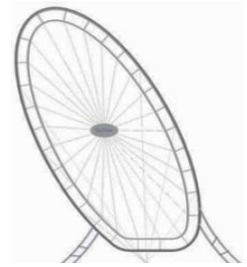

Customizable Models

The Vistawheel™ can be configured to any shape to maximize this iconic attraction that will enhance any skyline.

Oval

Trapezoid

Narrow
Oval

Leaning
Oval

PRODUCT SHEET

VISTAWHEEL™

Elevate your perspective with the Vistawheel™, a contemporary reinvention of the traditional Ferris wheel concept. Experience an unparalleled blend of aesthetics and functionality as this cutting-edge attraction redefines your notion of a classic ride. Step into climate-controlled cabins that ensure your comfort regardless of the weather, and experience in a seamlessly smooth journey that provides guests a remarkable vantage point.

Beyond its exceptional performance, the Vistawheel™ offers a canvas for creativity, allowing you to configure its layout into captivating shapes such as circles, ovals, triangles, and even the whimsical leaning oval. Leave an unforgettable impression on your audience with an attraction that combines innovation and tradition.