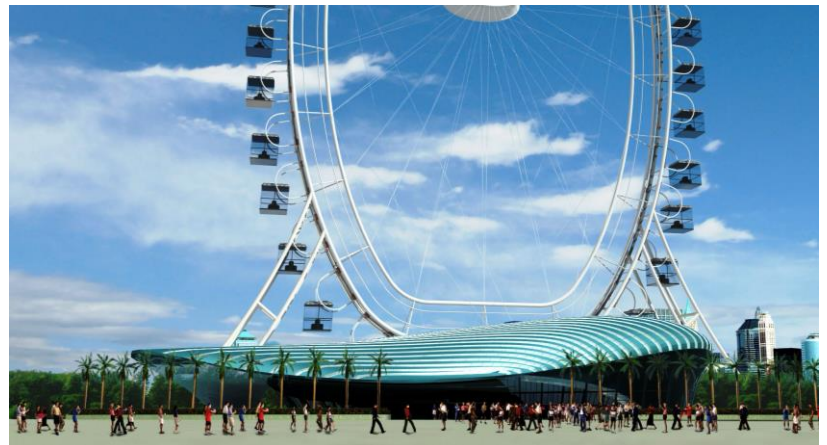

Customizable Models

The Vistawheel™ can be configured to any shape to maximize this iconic attraction that will enhance any skyline.

Oval

Trapezoid

Narrow
Oval

Leaning
Oval

PRODUCT SHEET

VISTAWHEEL™

Elevate your perspective with the Vistawheel™, a contemporary reinvention of the traditional Ferris wheel concept. Experience an unparalleled blend of aesthetics and functionality as this cutting-edge attraction redefines your notion of a classic ride. Step into climate-controlled cabins that ensure your comfort regardless of the weather, and experience in a seamlessly smooth journey that provides guests a remarkable vantage point.

Beyond its exceptional performance, the Vistawheel™ offers a canvas for creativity, allowing you to configure its layout into captivating shapes such as circles, ovals, triangles, and even the whimsical leaning oval. Leave an unforgettable impression on your audience with an attraction that combines innovation and tradition.

MV RIDES

VISTAWHEEL™

Deliver

Build

Design

- One-of-a-kind attraction.
- Spectacular breathtaking panoramic views.
- Climate-controlled cabins, for an enjoyable experience in any weather conditions.
- Suitable for all ages, a perfect attraction for families.
- Wheel can be configured to various shapes.
- Provides a spectacular visual spectacle both during the day and at night.
- Latest creation of legendary ride and attraction inventor Bill Kitchen.
- Great return on investment.